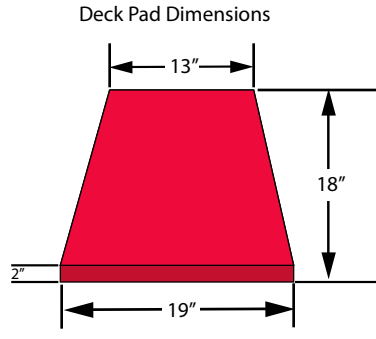

## ATD-8116F

**Shipping Weight - 85 lbs.**  
**Max Working Load - 400 lbs.**